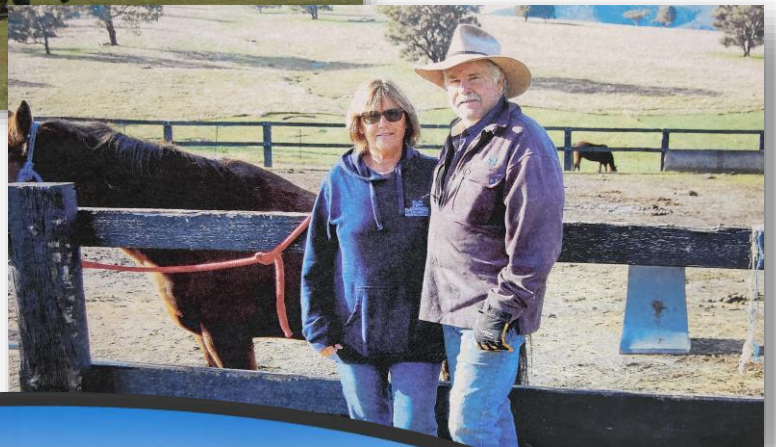

CRAIGS HUT

GRAIGS HUT TRAIL RIDE

A picturesque trail ride to the famous cattleman's hut from the 'Man from Snowy River Movie 'Craigs Hut'. Horses will be supplied by Hidden Trails and McCormack's Mountain Valley Trail Rides.

Lunch will be provided by McCormack's Mountain Valley Trail Rides

Overnight camping at Sheeppark Flat