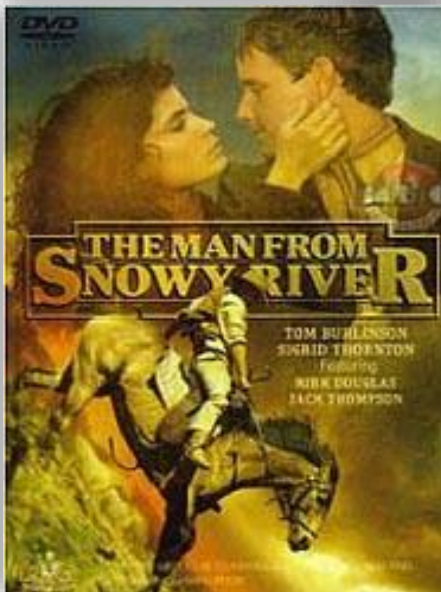

A DAY ON HORSEBACK

SHEEPYARD FLATS, FRY'S HUT, TUNNEL BEND, WOMBAT FLATS TRAIL RIDE AND MOVIE NIGHT

Sheepyard Flats, then exploring Fry's Hut, Tunnel Bend and Wombat Flats on horses provided by Paul and Shelly Skvor of Buckle Up Bush Rides.

The nights entertainment will be a showing of 'The Man from Snowy River' with commentary from Master Horseman Charlie Lovick