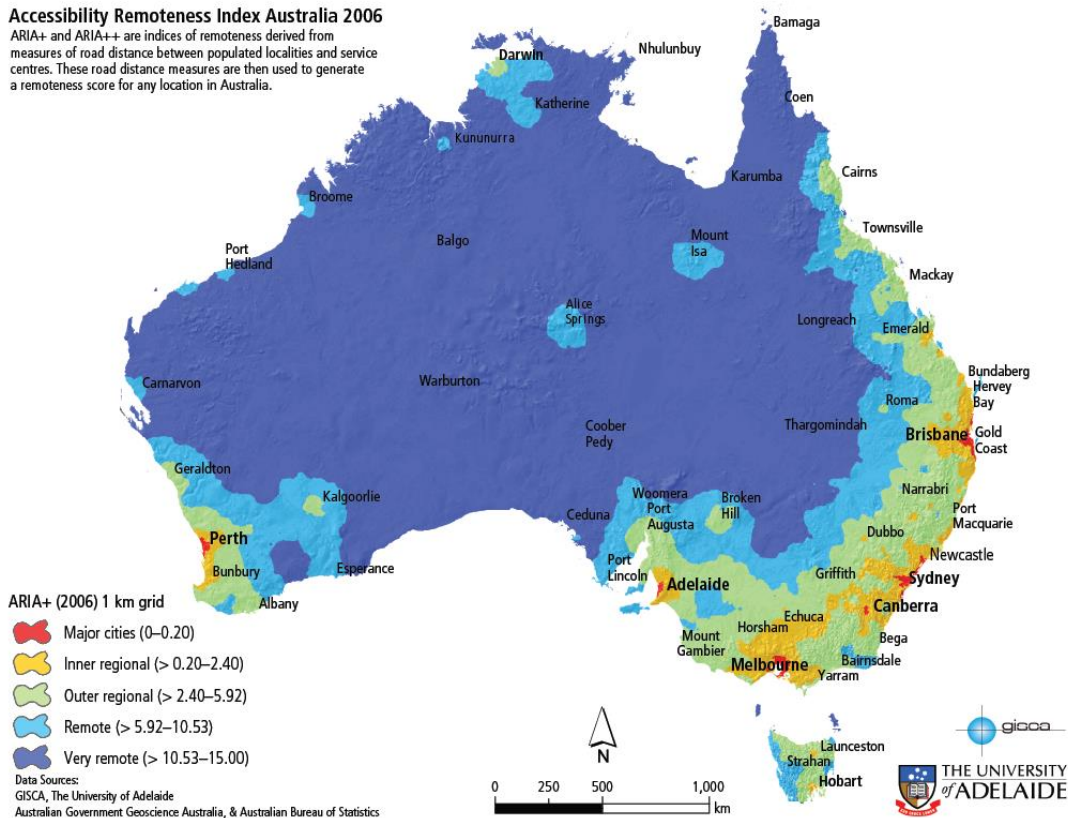

- You live in a rural, regional, remote or very remote location in Australia. (Dk Blue, Lt Blue or Green on the Map)
- Aged between 10-17yrs.
- You are a capable horse rider and able to ride unassisted.
- You are available to participate 2-10 December 2023 (Do not register if you can't confirm participation)
- Able to fly out from a major capital city into Melbourne, 2 December 23
- You are ready to make new friends and have an adventure of a lifetime!

Please note places in this program are limited and participants must adhere to the above criteria to be considered. Successful applicants will be notified asap due to needing to book flights etc.